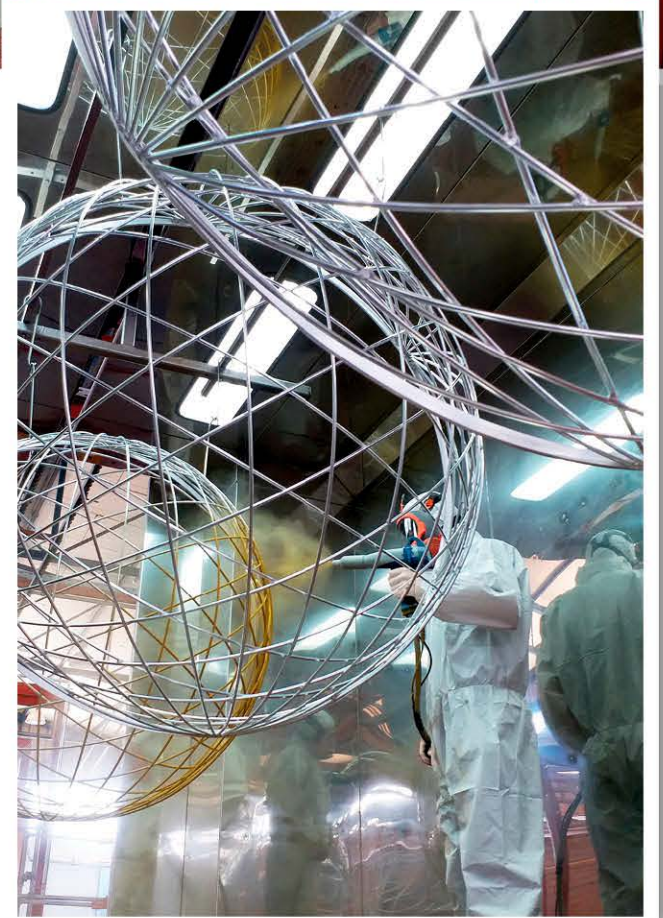

FOCUS ON OUR JOB
TO OFFER YOU COMPLETE AND
COMPETITIVE DECORATION
LIKE NOBODY ELSE DOES

OUR HEADQUARTERS

PRODUCTION FACILITIES

FDS PRODUCTION FACILITIES IN GREECE

One of the largest decorative lighting manufacturing facilities in the world. With over 30 horizontal and vertical injection molding machines, CNC and laser cutting machines occupying our manufacturing facility, it's no wonder that we have a track record for being very exceptional at working with all sorts of raw materials. Our facilities are second to none. Aside from the spotlessly clean environment, we have the latest and most advanced industrial machinery, allowing us to replace third-party suppliers while maintaining and even improving efficiency in the production.

WE USE EXCLUSIVELY EUROPEAN RAW
MATERIALS IN OUR MANUFACTURING PROCESS

ROBOTIC POWDER COATING

BRILLIANT
COLORS
&
SPECIAL EFFECTS

SAFETY

CUTTING EDGE
TECHNOLOGY

QUALITY

CERTIFICATION

DESIGN

**METAL
LASER
CUTTER**

**PLEXIGLASS
LASER
CUTTER**

VINYL PRODUCTION

*L*aser cutting is a subtractive manufacturing technology that uses a high power laser beam to cut flat sheet materials.

A computer directs this laser to follow a cutting line based on a digital design. The high precision laser cuts through the material, leaving a high quality cut edge finish.

Laser engraving is similar, but instead of using the laser beam to cut through the material sheet, it engraves the material surface. Following the engraving line or area in a digital design, the laser subtracts a thin layer of the material surface.