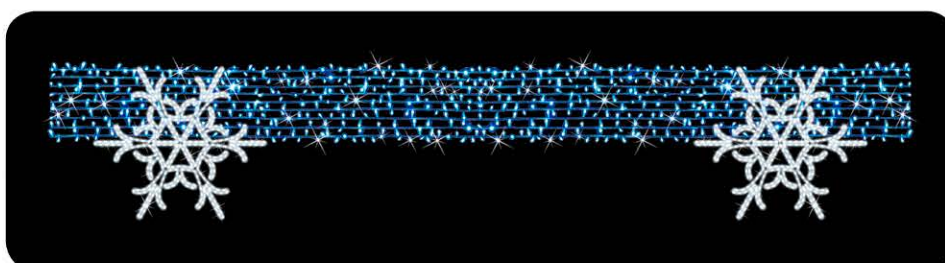

L: 16,4'
H: 3,3'
P: 71W
TP: 2D
V: 24V
PS:

12030.A2

L: 16,4'
H: 3,3'
P: 90W
TP: 2D
V: 24V
PS:

12090.A2

L: 15,1'
H: 2,9'
P: 49W
TP: 2D
V: 24V
PS:

12317.B2

H: 7,5'
L: 2,9'
P: 25W
TP: 2D
V: 24V
PS:

Any color and size can be made upon request