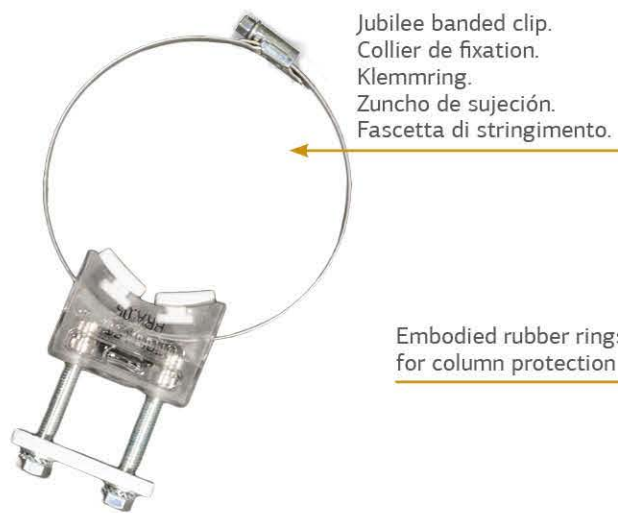

Jubilee banded clip.
Collier de fixation.
Klemmring.
Zuncho de sujeción.
Fascetta di stringimento.

Embodied rubber rings for column protection

Polycarbonate body with embodied inox nuts