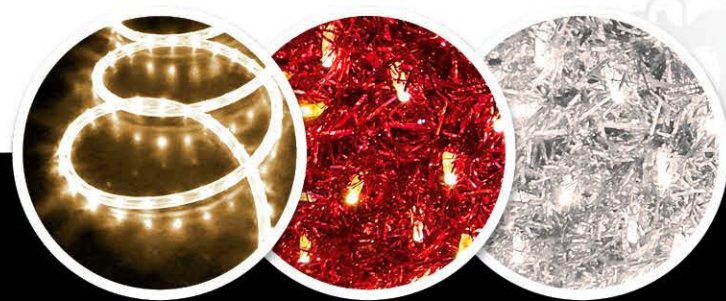

Santa's Car