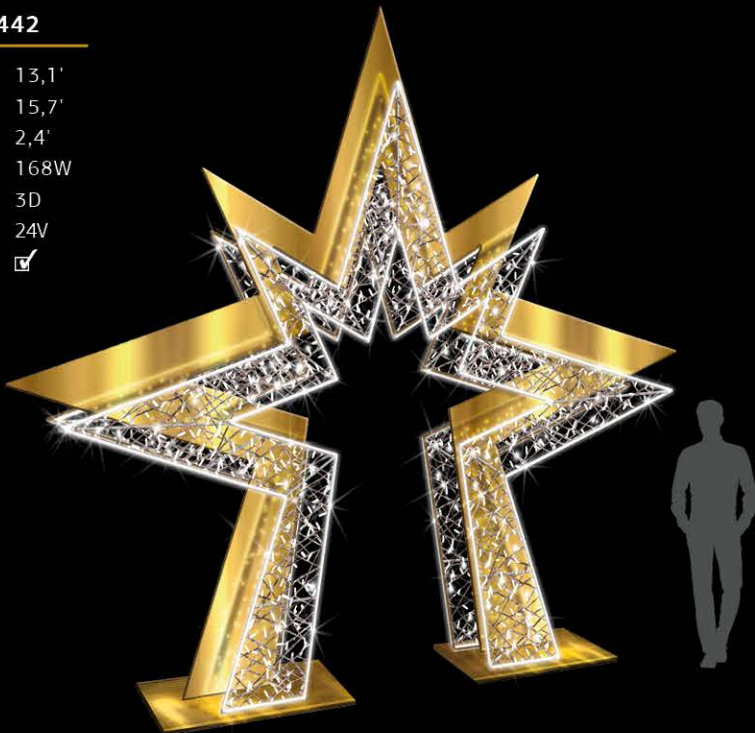

Sample picture - Non contractual photo

22442

H: 13,1'
L: 15,7'
W: 2,4'
P: 168W
TP: 3D
V: 24V
PS: ☒