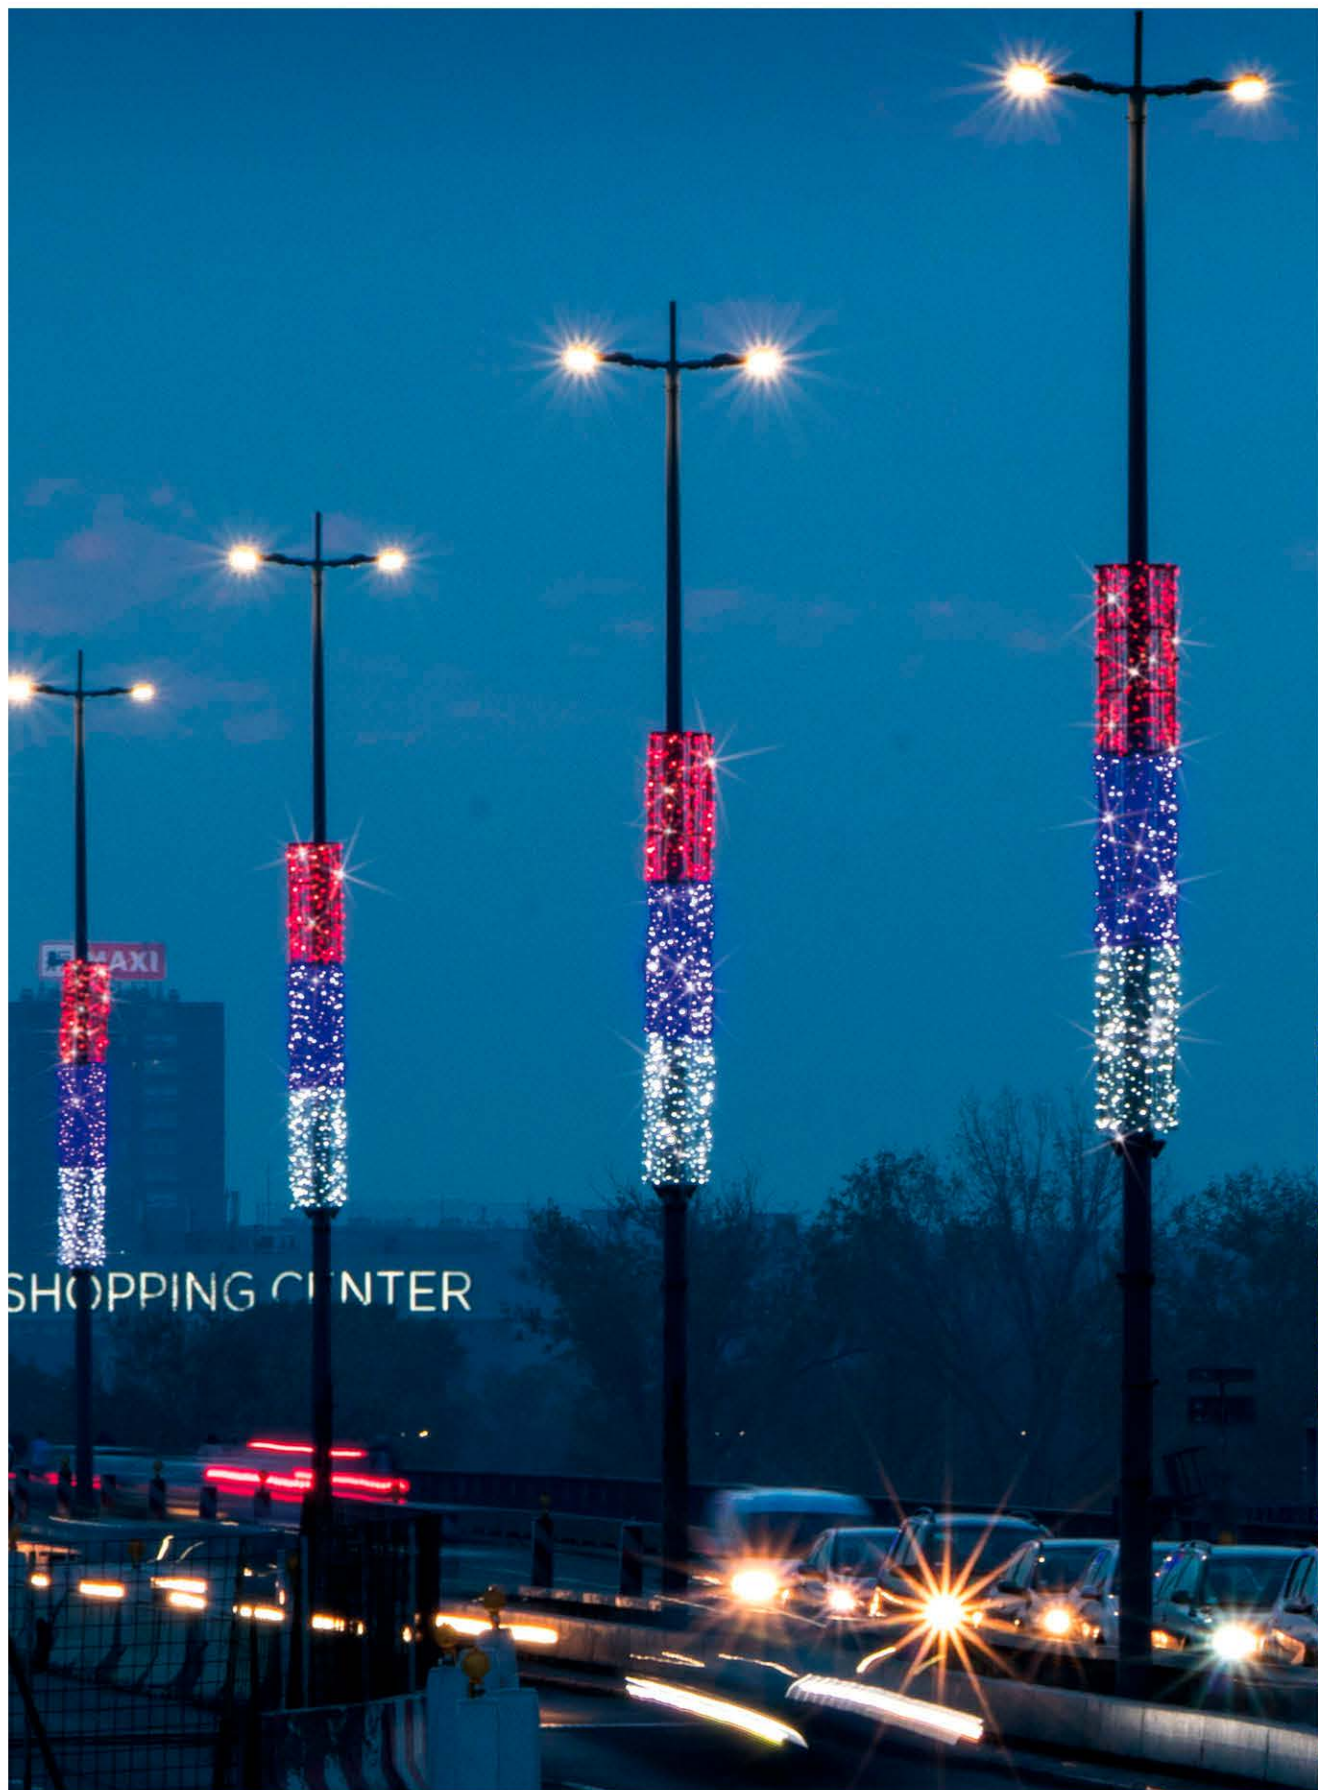

Any color and size can be made upon request