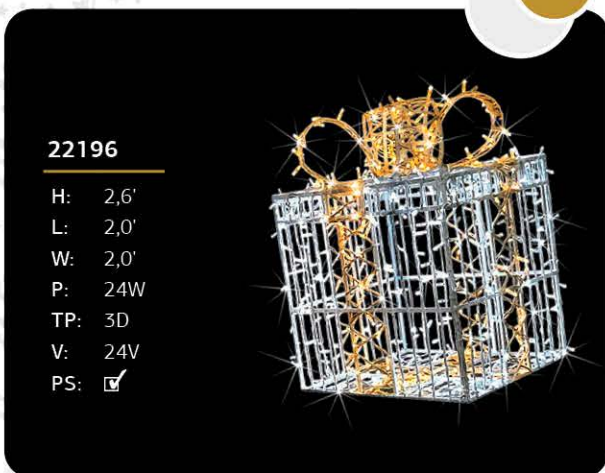

22195

H: 3,9'
L: 3,3'
W: 3,3'
P: 14W
TP: 3D
V: 24V
PS: ☒

3D