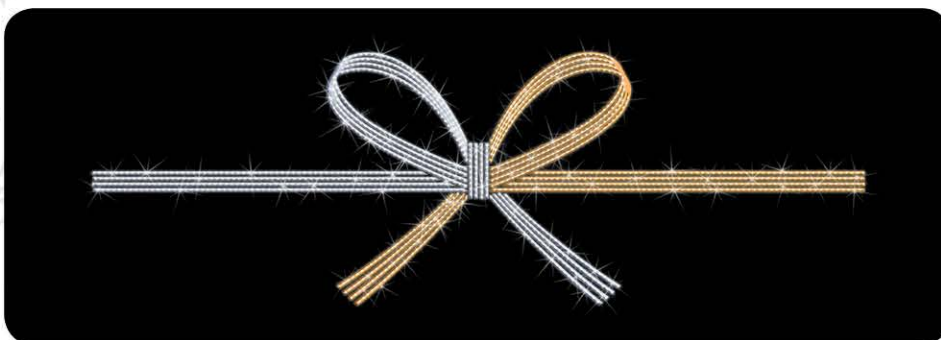

22277.A2

L: 14,8'
H: 4,9'
P: 73W
TP: 2D
V: 24V
PS: ☒

Any color and size can be made upon request