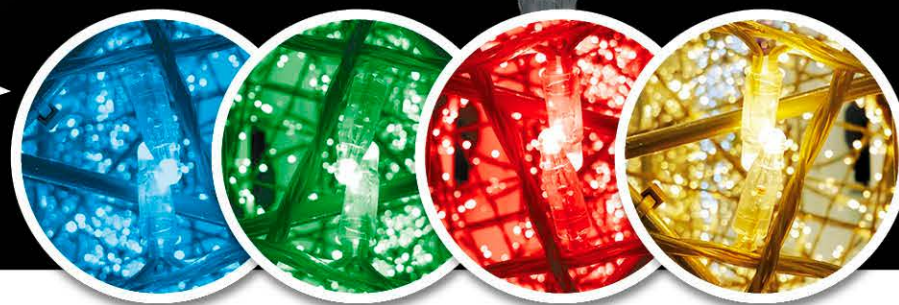

Trees

STREET DECORATION

21220

H: 16,4'
Ø: 13,1'
P: 280W
TP: 3D
V: 24V
PS: ☒

21221

H: 9,8'
Ø: 6,6'
P: 80W
TP: 3D
V: 24V
PS: ☒

Any Color you choose!