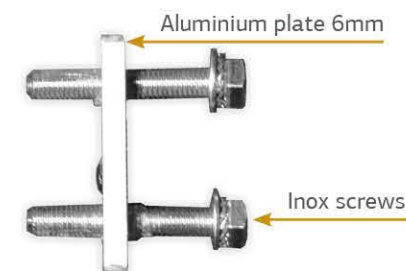

Aluminium plate 6mm

Inox screws

BRA.05