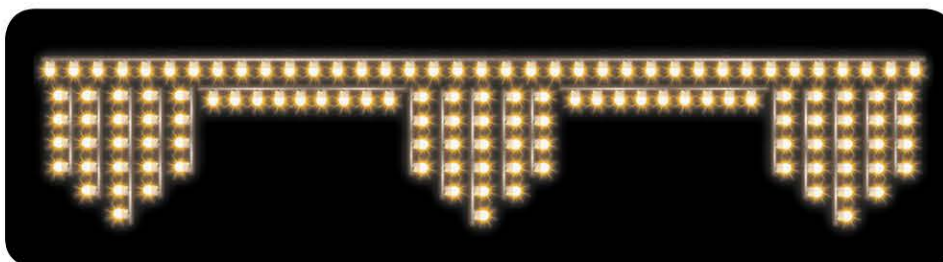

STREET DECORATION

Any color and size can be made upon request

121220.B1

H: 8,2'
 L: 5,2'
 P: 70W
 TP: 2D
 V: 24V
 PS:

121011.A1

L: 18,0'
 H: 3,6'
 P: 127W
 TP: 2D
 V: 24V
 PS:

121003.A1

L: 23,0'
 H: 5,6'
 P: 280W
 TP: 2D
 V: 24V
 PS: