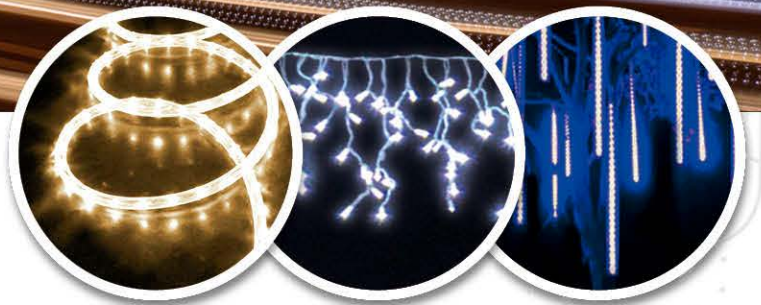

18294.A2

- L: 9,8'
- H: 4,9'
- P: 52W
- TP: 2D
- V: 24V
- PS: ☒