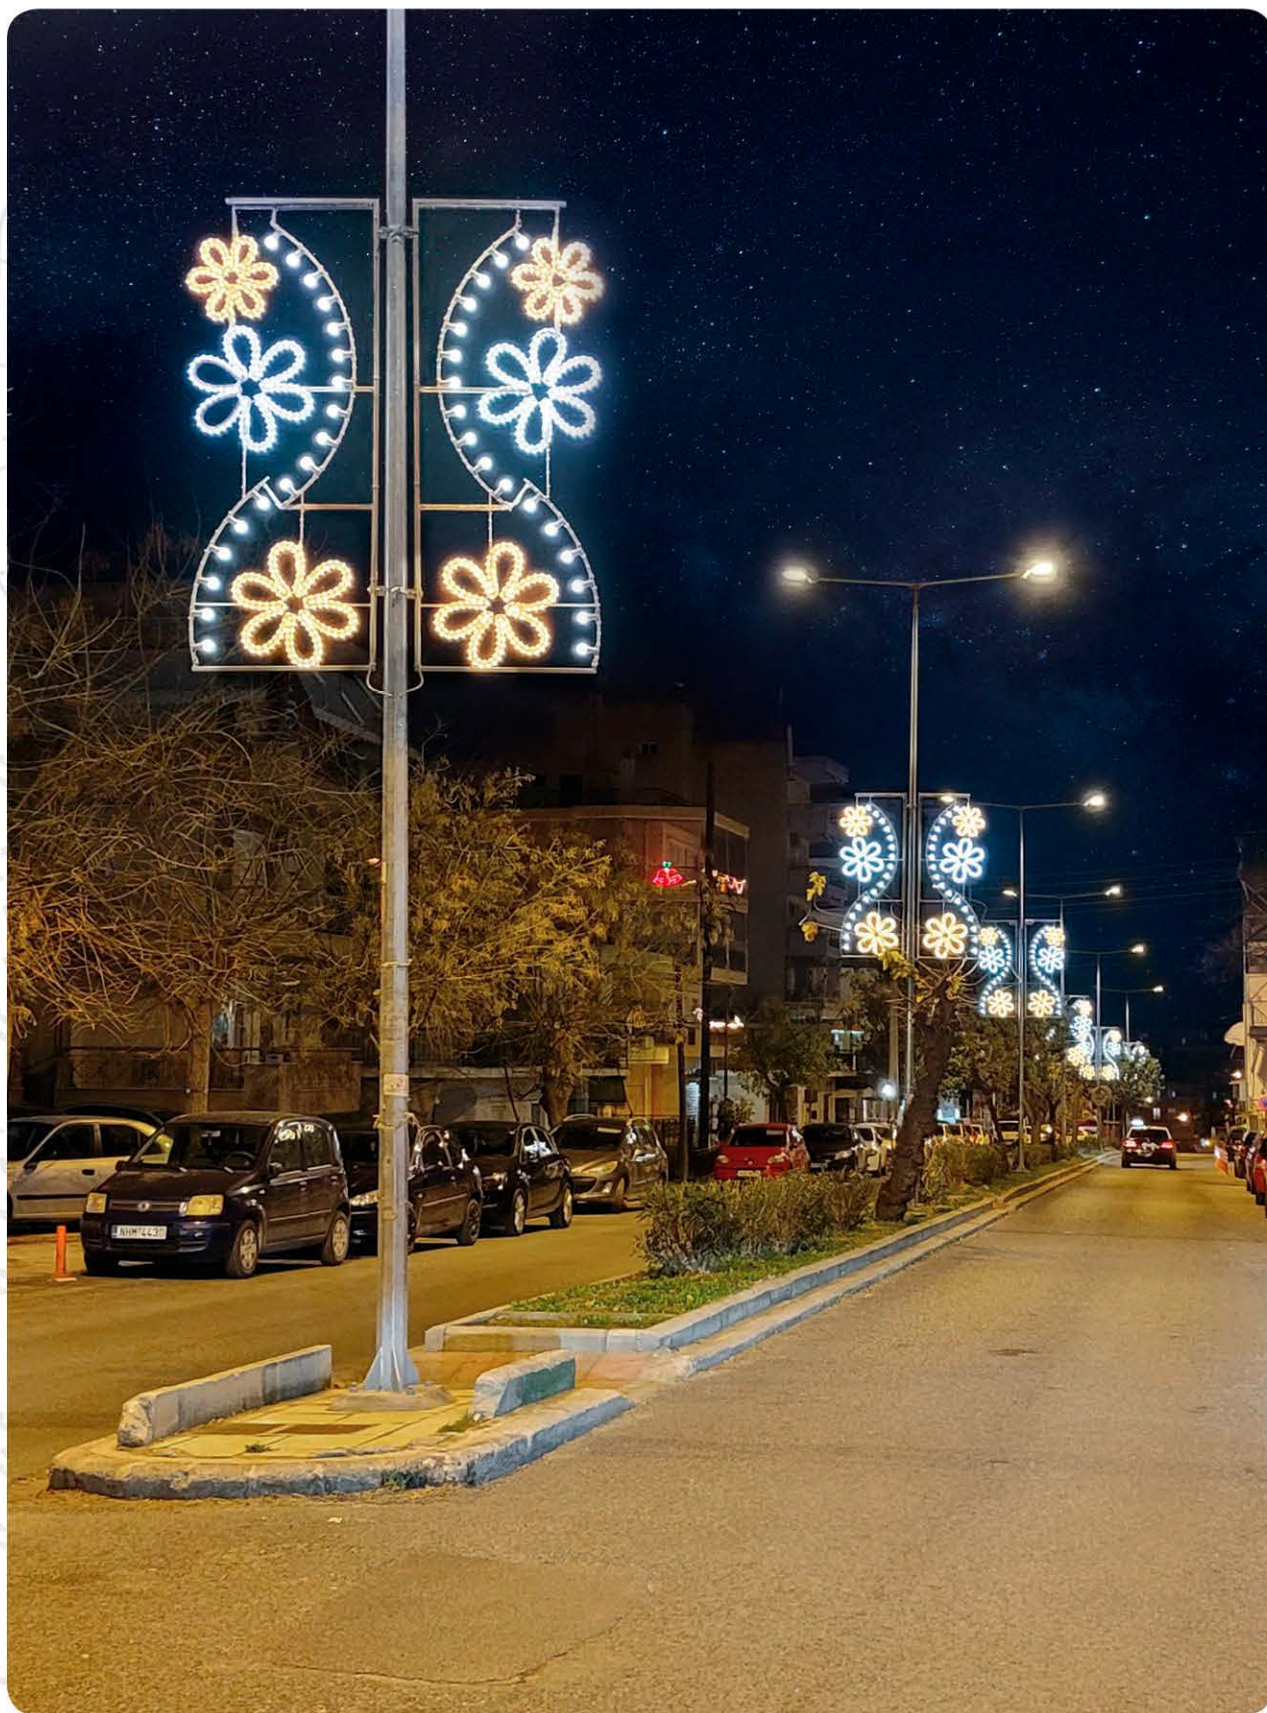

22308.B2

H: 7,5'
L: 3,1'
P: 33W
TP: 2D
V: 24V
PS: ☒