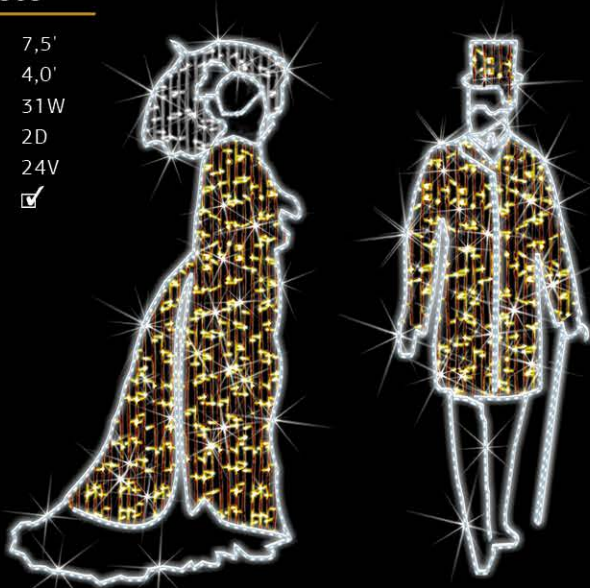

2D Figures

STREET DECORATION

22363

H: 7,5'
L: 4,0'
P: 31W
TP: 2D
V: 24V
PS: ☒

22364

H: 7,5'
L: 2,7'
P: 32W
TP: 2D
V: 24V
PS: ☒