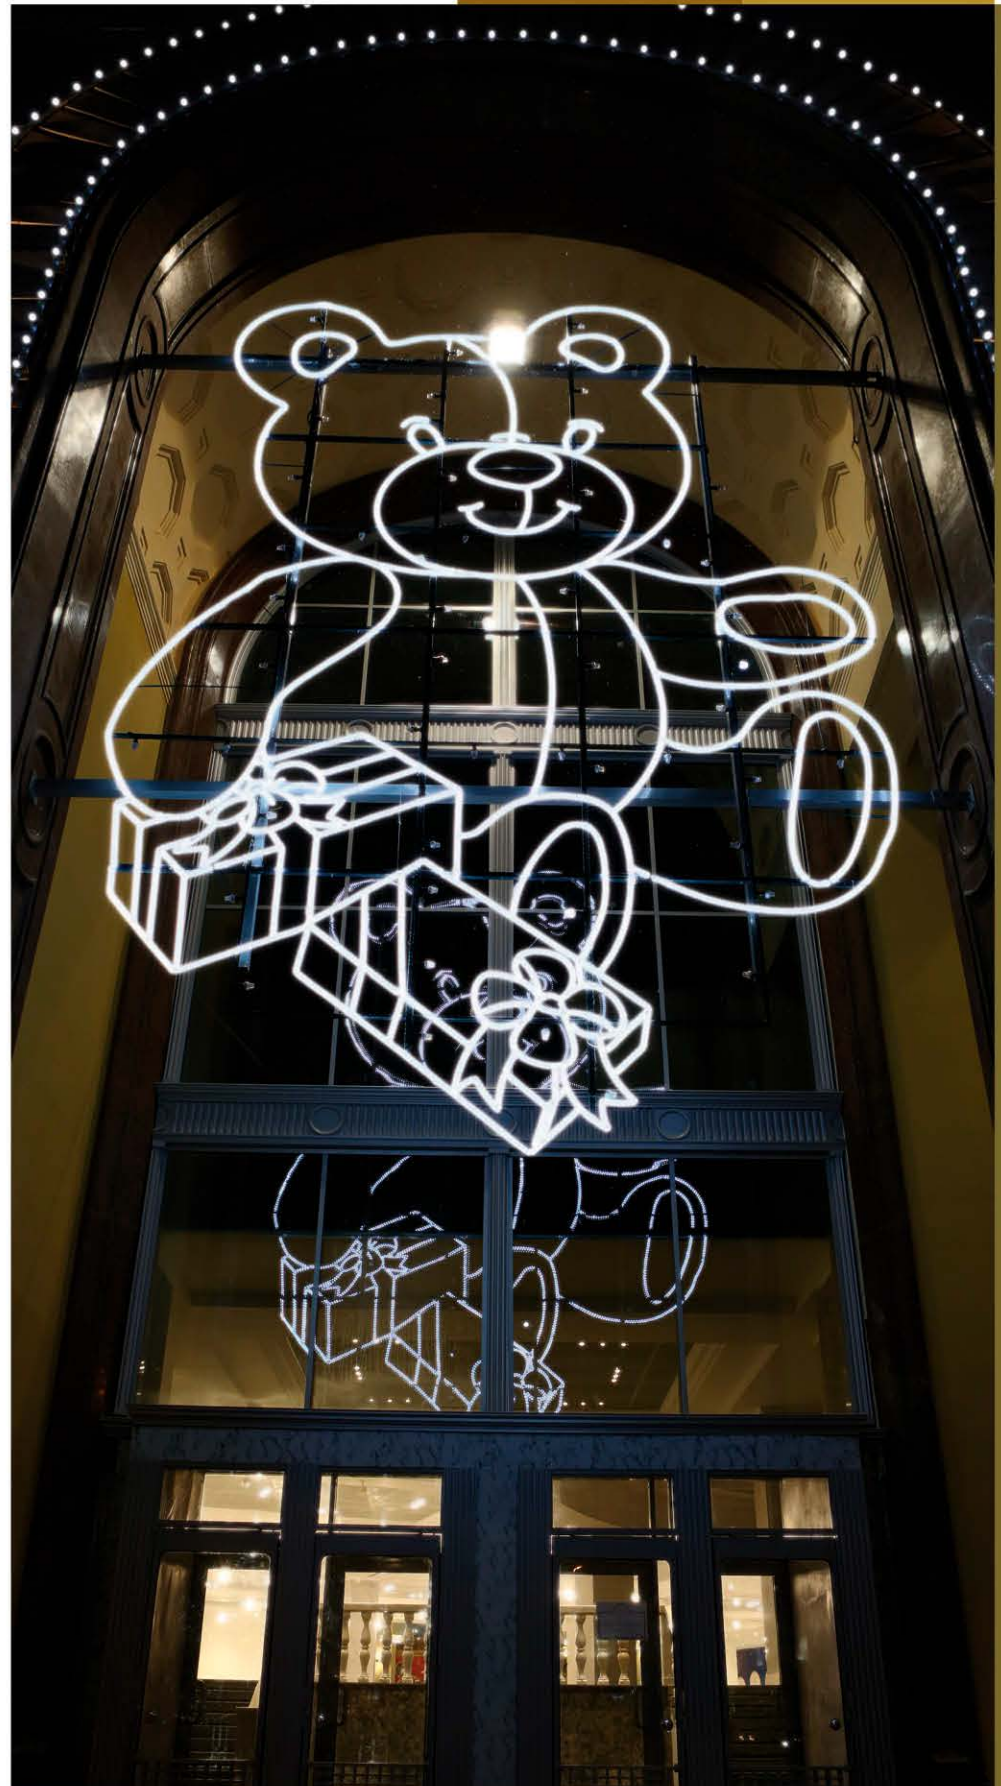

STREET DECORATION