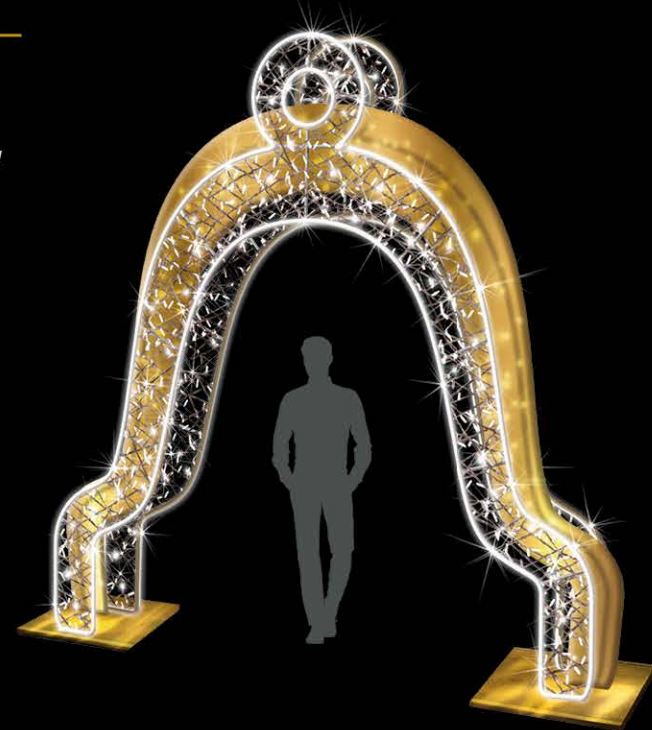

22445

H: 12,0'
L: 12,6'
W: 2,4'
P: 110W
TP: 3D
V: 24V
PS: ☒