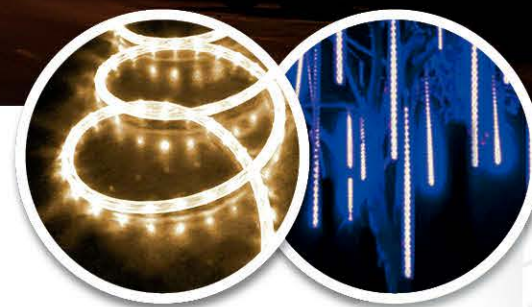

121159.A2

L: 13,1'
H: 4,1'
P: 50W
TP: 2D
V: 24V
PS: ☒

Any color and size can be made upon request