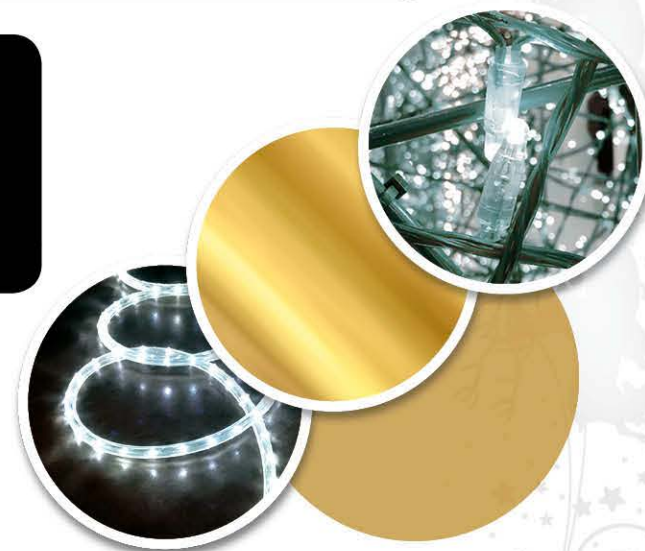

18225.B2

H: 8,2'
L: 2,6'
P: 20W
TP: 2D
V: 24V
PS: ☒

Any color and size can be made upon request