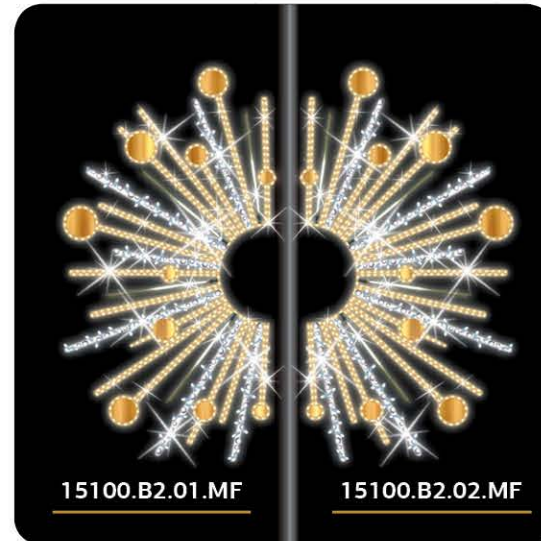

Any color and size can be made upon request

15101.A2.MF

L: 16,4'
 H: 4,9'
 P: 81W
 TP: 2D
 V: 24V
 PS:

15102.A2.MF

L: 13,1'
 H: 4,9'
 P: 54W
 TP: 2D
 V: 24V
 PS:

15100.B2.MF

H: 7,2'
 L: 3,9'
 P: 48W
 TP: 2D
 V: 24V
 PS: