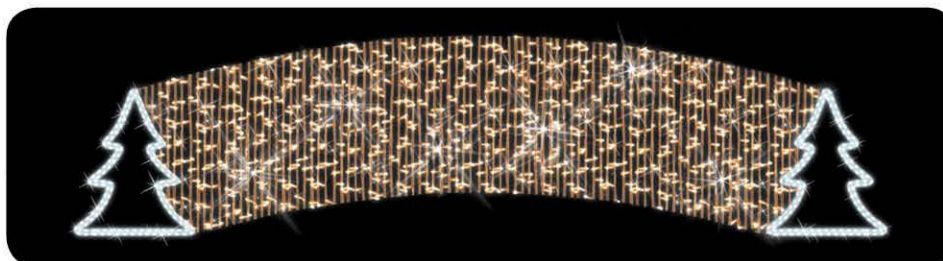

STREET DECORATION

22282.A2

L: 16,4'
 H: 4,1'
 P: 50W
 TP: 2D
 V: 24V
 PS:

22283.A2.CW

L: 16,4'
H: 4,6'
P: 94W
TP: 2D
V: 24V
PS:

22283.A2.WW

L: 16,4'
H: 4,6'
P: 94W
TP: 2D
V: 24V
PS:

Any color and size can be made upon request