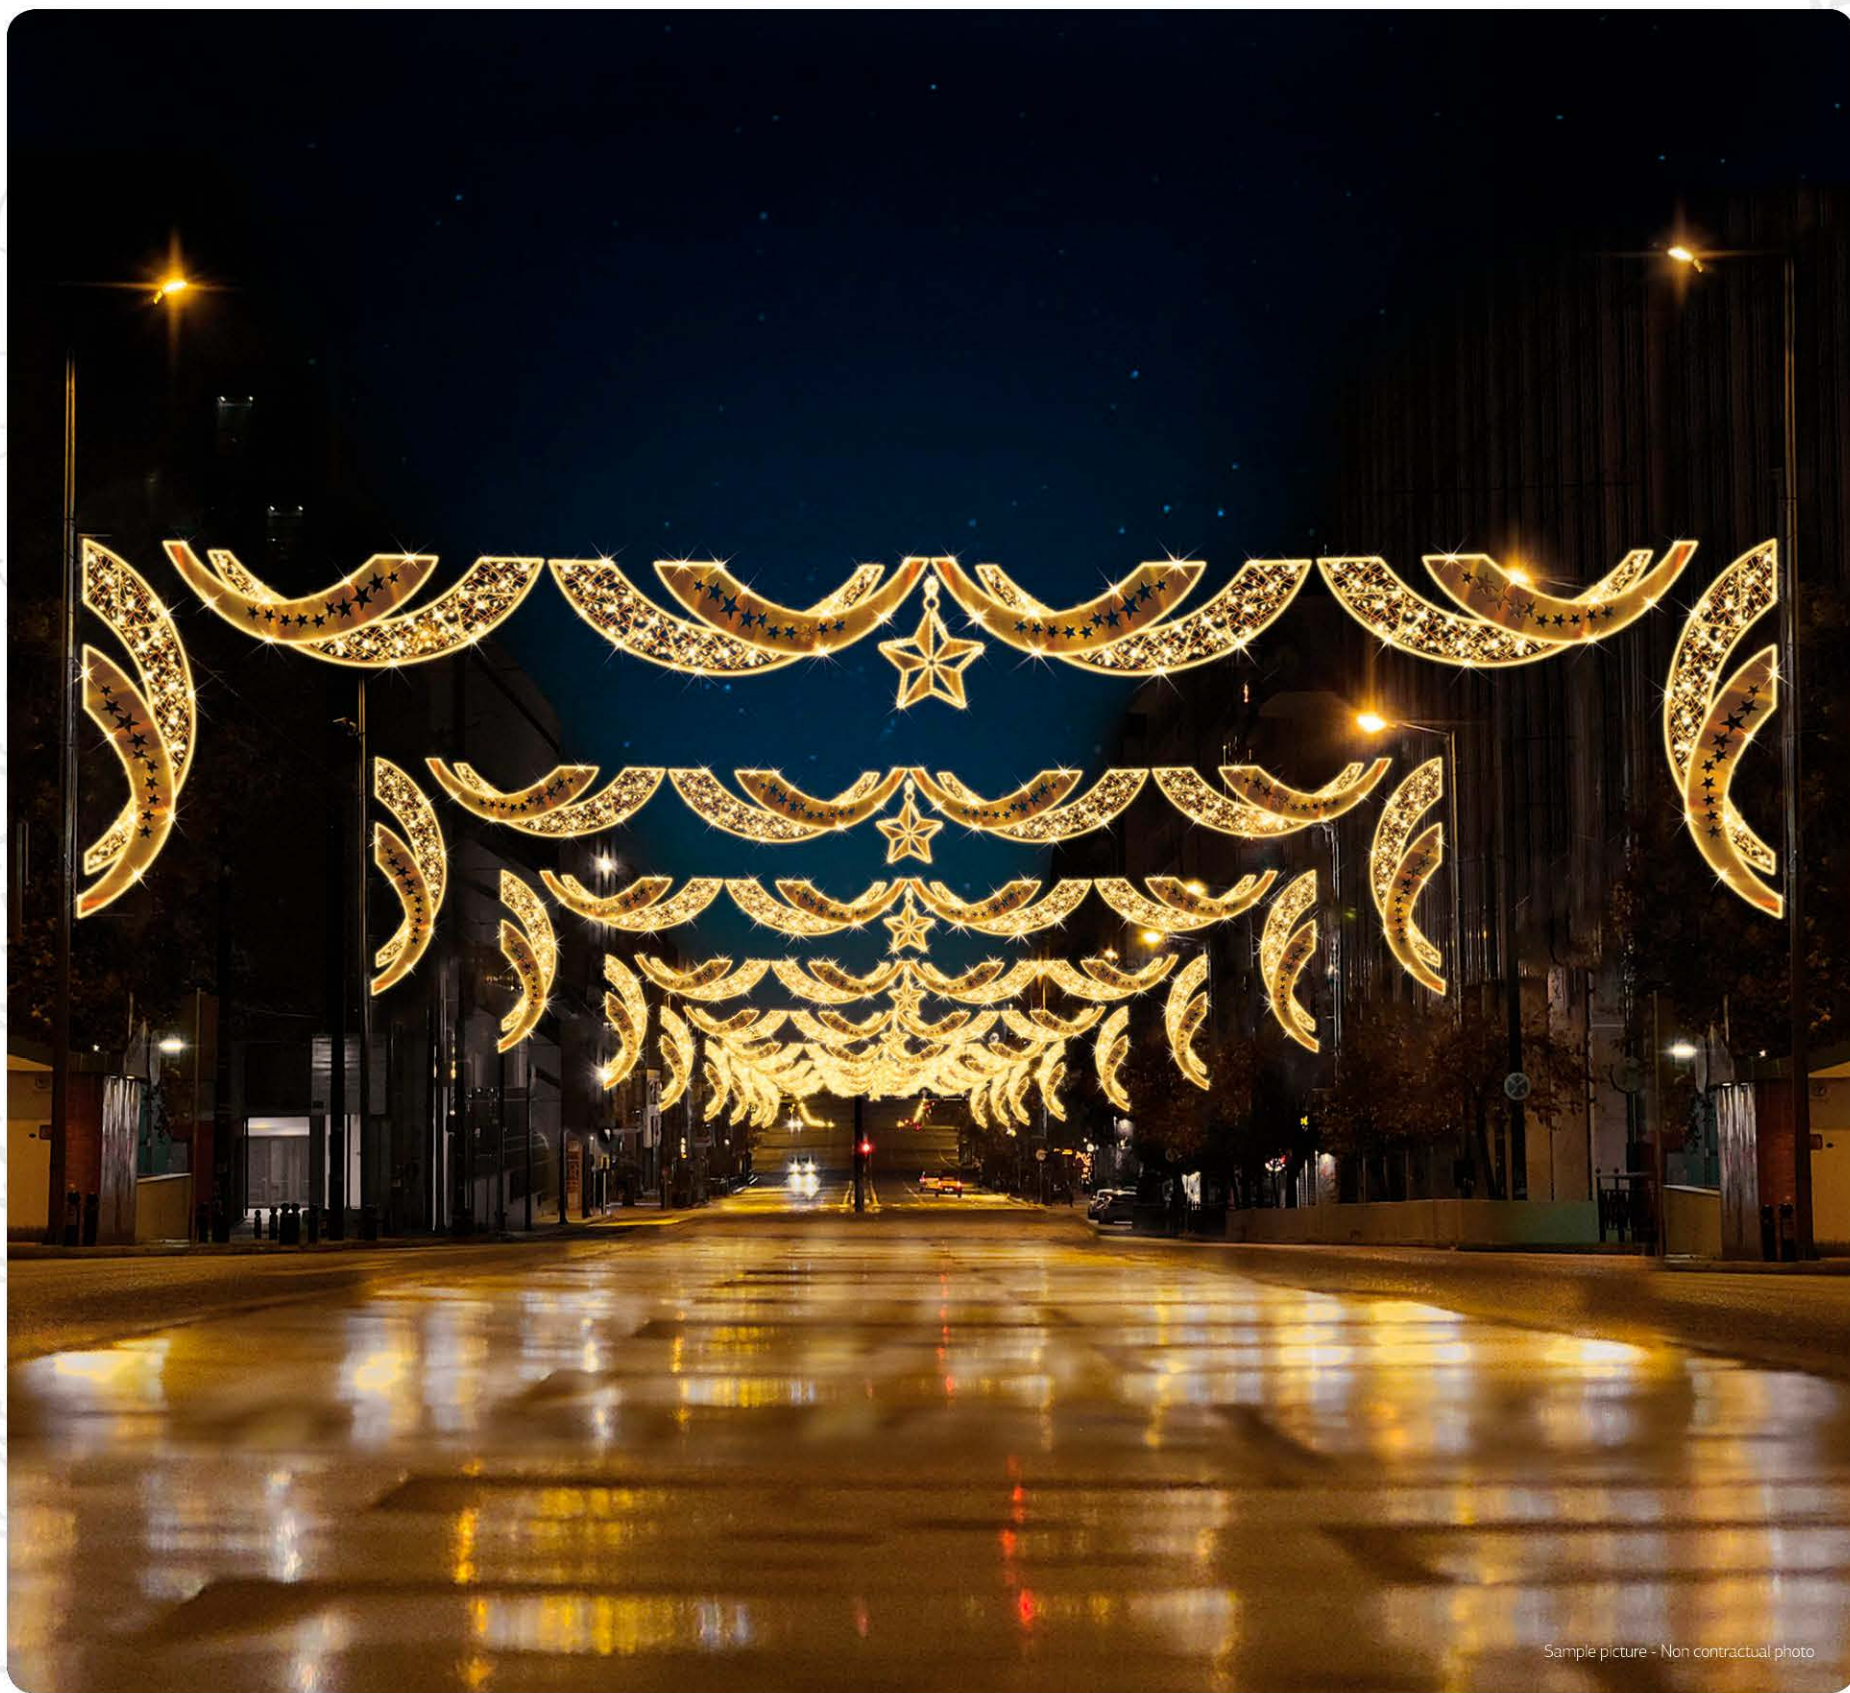

Sample picture - Non contractual photo

Any color and size can be made upon request