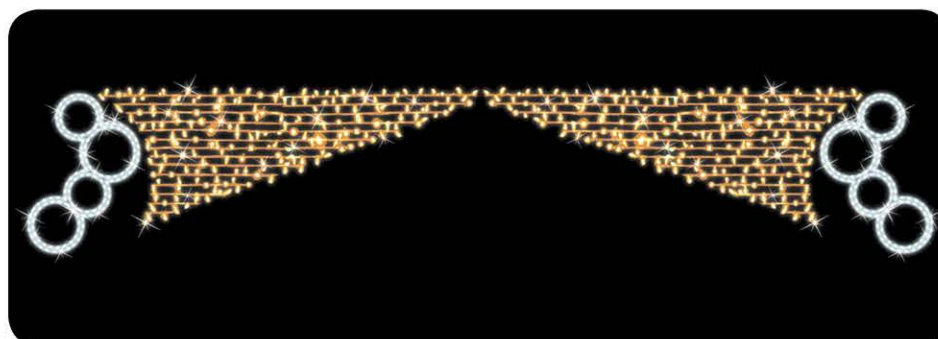

12593.A2

L: 15,1'
H: 2,8'
P: 31W
TP: 2D
V: 24V
PS: ☒