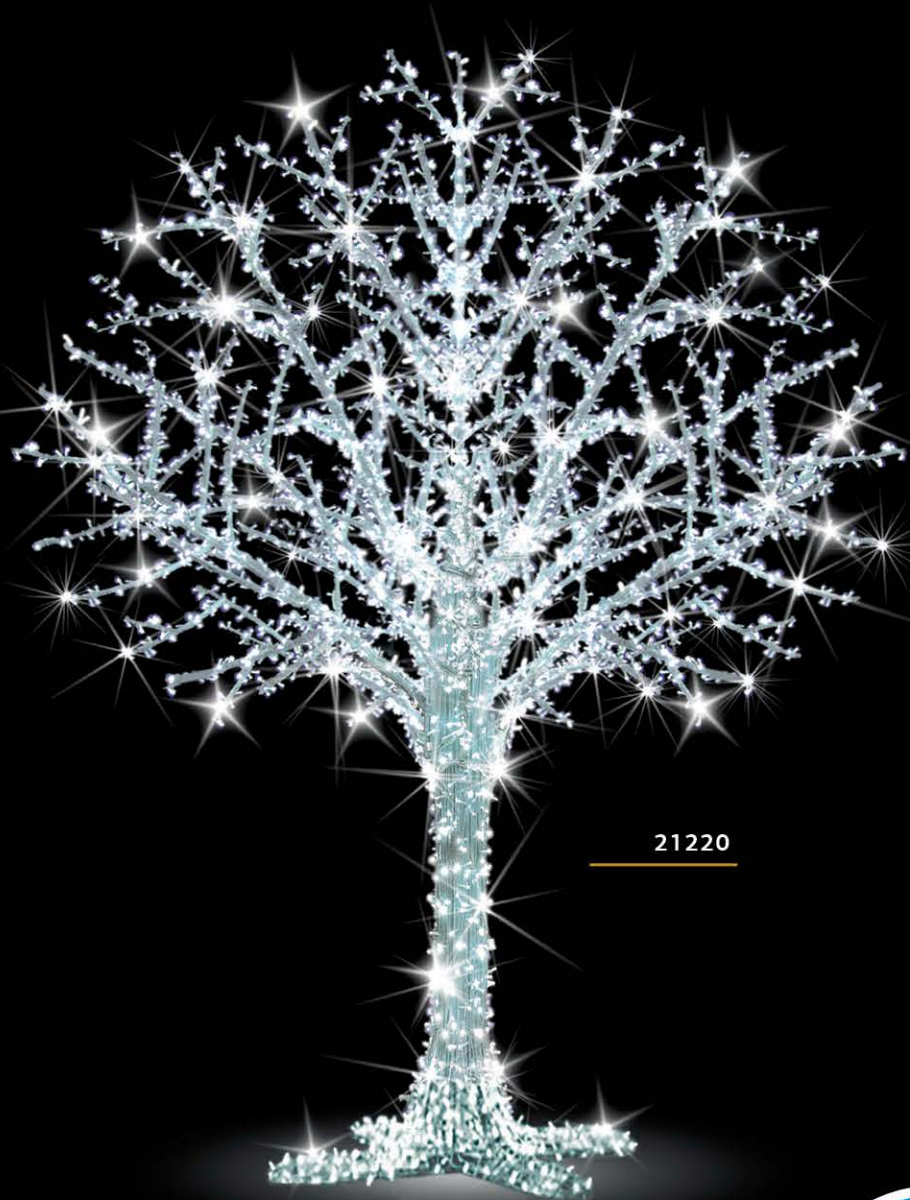

H: 9,8'
L: 3,3'
W: 4,5'
P: 63W
TP: 3D
V: 24V
PS:

17010

H: 13,1'
L: 4,9'
W: 6,0'
P: 110W
TP: 3D
V: 24V
PS:

17011

H: 16,7'
L: 6,6'
W: 7,8'
P: 174W
TP: 3D
V: 24V
PS:

STREET DECORATION

Trees

STREET DECORATION