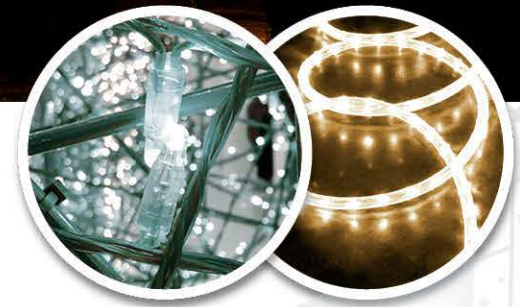

12585.A2

L: 13,1'
H: 4,9'
P: 82W
TP: 2D
V: 24V
PS: ☒