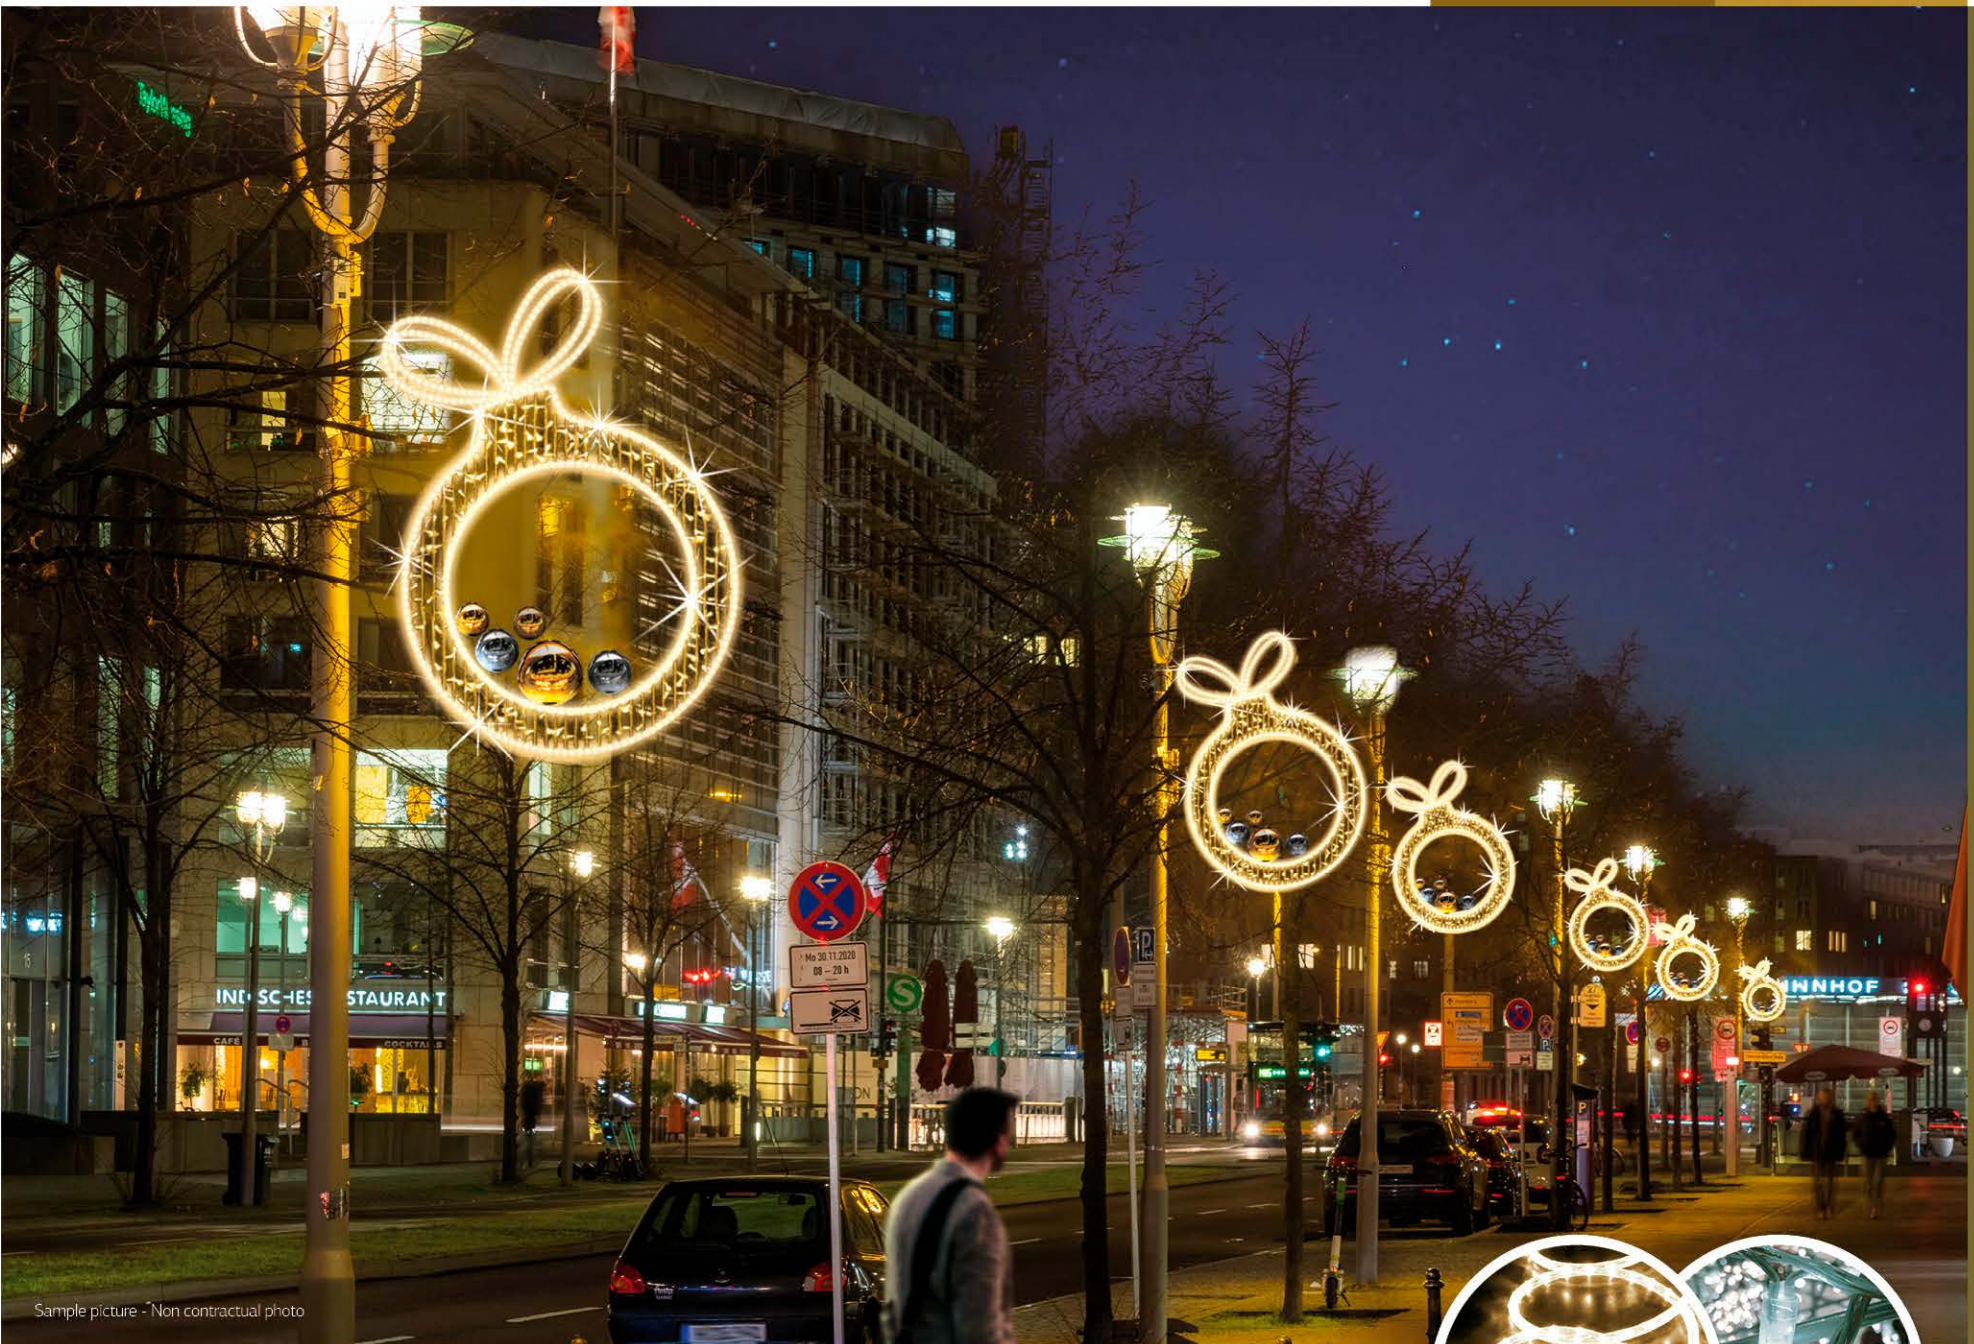

Sample picture - Non contractual photo

STREET DECORATION

22225.A2

- L: 18,0'
- H: 4,9'
- P: 97W
- TP: 2D
- V: 24V
- PS:

Sample picture - Non contractual photo

22226.A2

- L: 14,1'
- H: 4,3'
- P: 42W
- TP: 2D
- V: 24V
- PS: