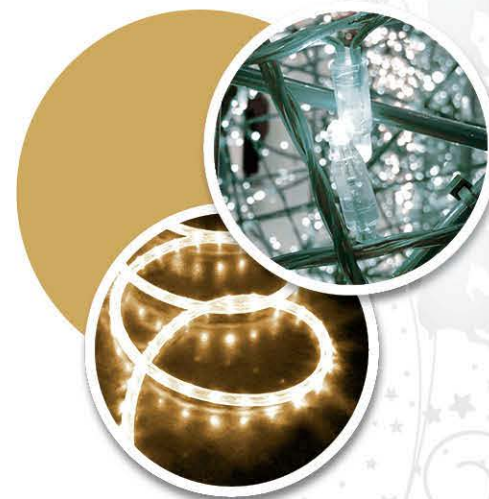

22277.A2

L: 14,8'
H: 4,9'
P: 73W
TP: 2D
V: 24V
PS: ☒

Any color and size can be made upon request